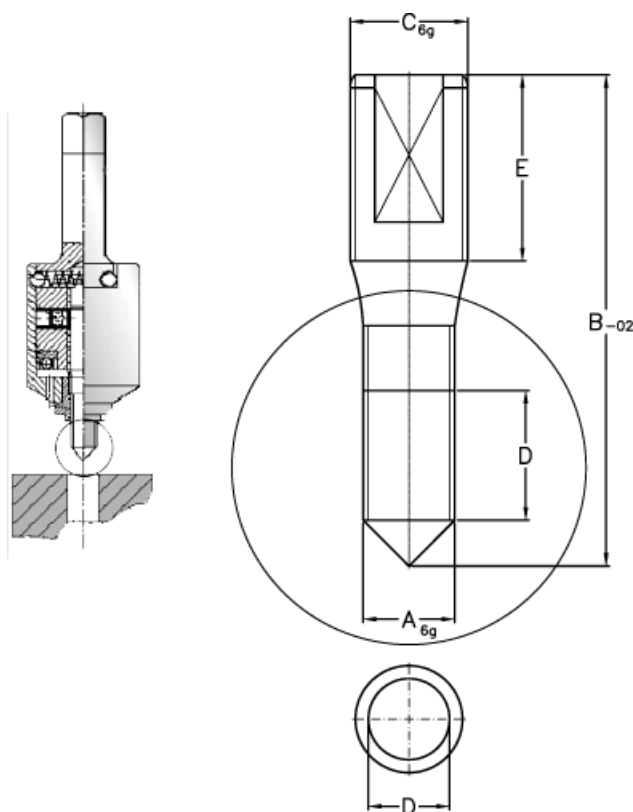

# Data Sheet

Article number: 12620000300700

Description: Threaded pin 620 000 300.700  
For M30

## Measures

A = M30  
B = 128.0  
C = M30  
D = 50.0  
E = 58